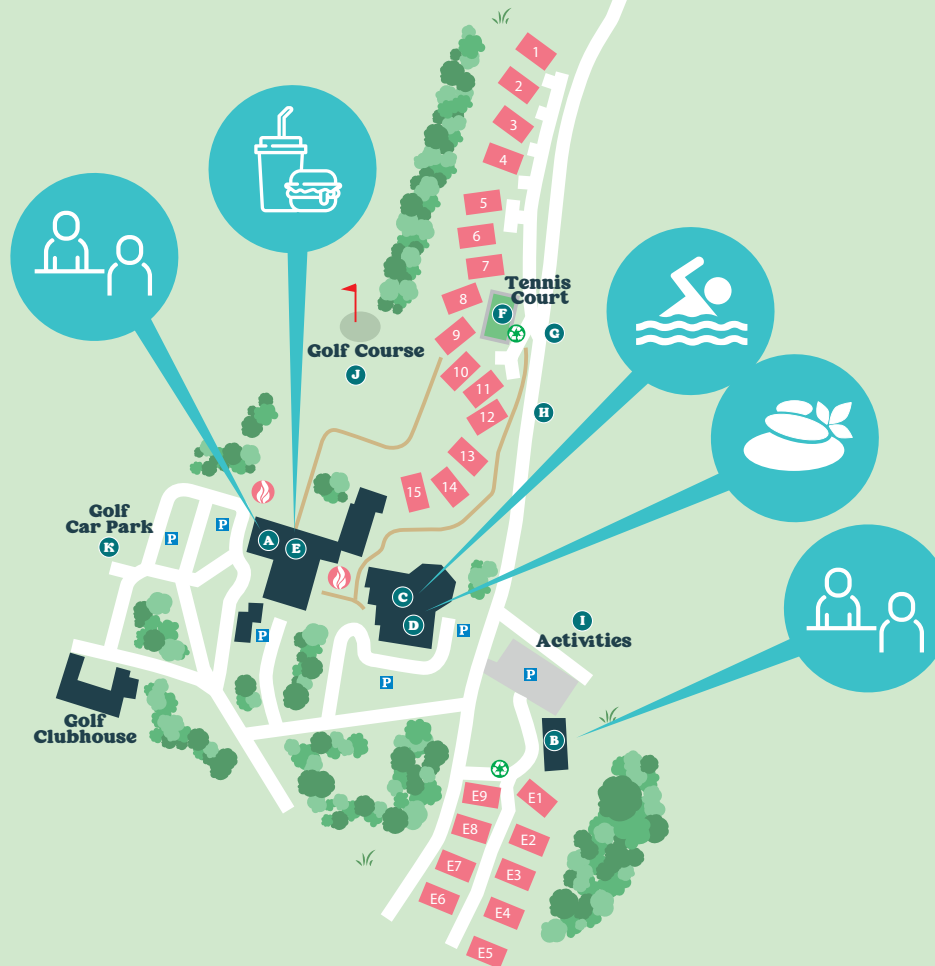

## Key

**A** - Hotel Reception

**B** - Lodges Reception & Shop

**C** - Swimming Pool, Gym, Activities and Junipers Cafe

**D** - Spa and Wellness

**E** - Restaurant and Bar

**F** - Tennis Court and Multi Sports Court

**G** - Entrance for Retreats 1-11

**H** - Entrance for Retreats 12-15

**I** - Back 2 Bear Activities

**J** - Golf Course

**K** - Golf Pro Shop and 1st Tee

**L** - Service Shed

 Waste Bins

 Recycling

 Parking

 Fire Assembly Point

For park safety information and to find all you need, from taxis to takeaways, petrol stations and pharmacies, scan here...

Scan me

A fire box is close to your accommodation.

Please take a moment to familiarise yourself with its location.

**Reduce, reuse, recycle...**  
Please help us to protect the environment

Use the designated bins around park for mixed recycling, glass and general waste, and we recommend that you turn off the lights each time you leave the room.