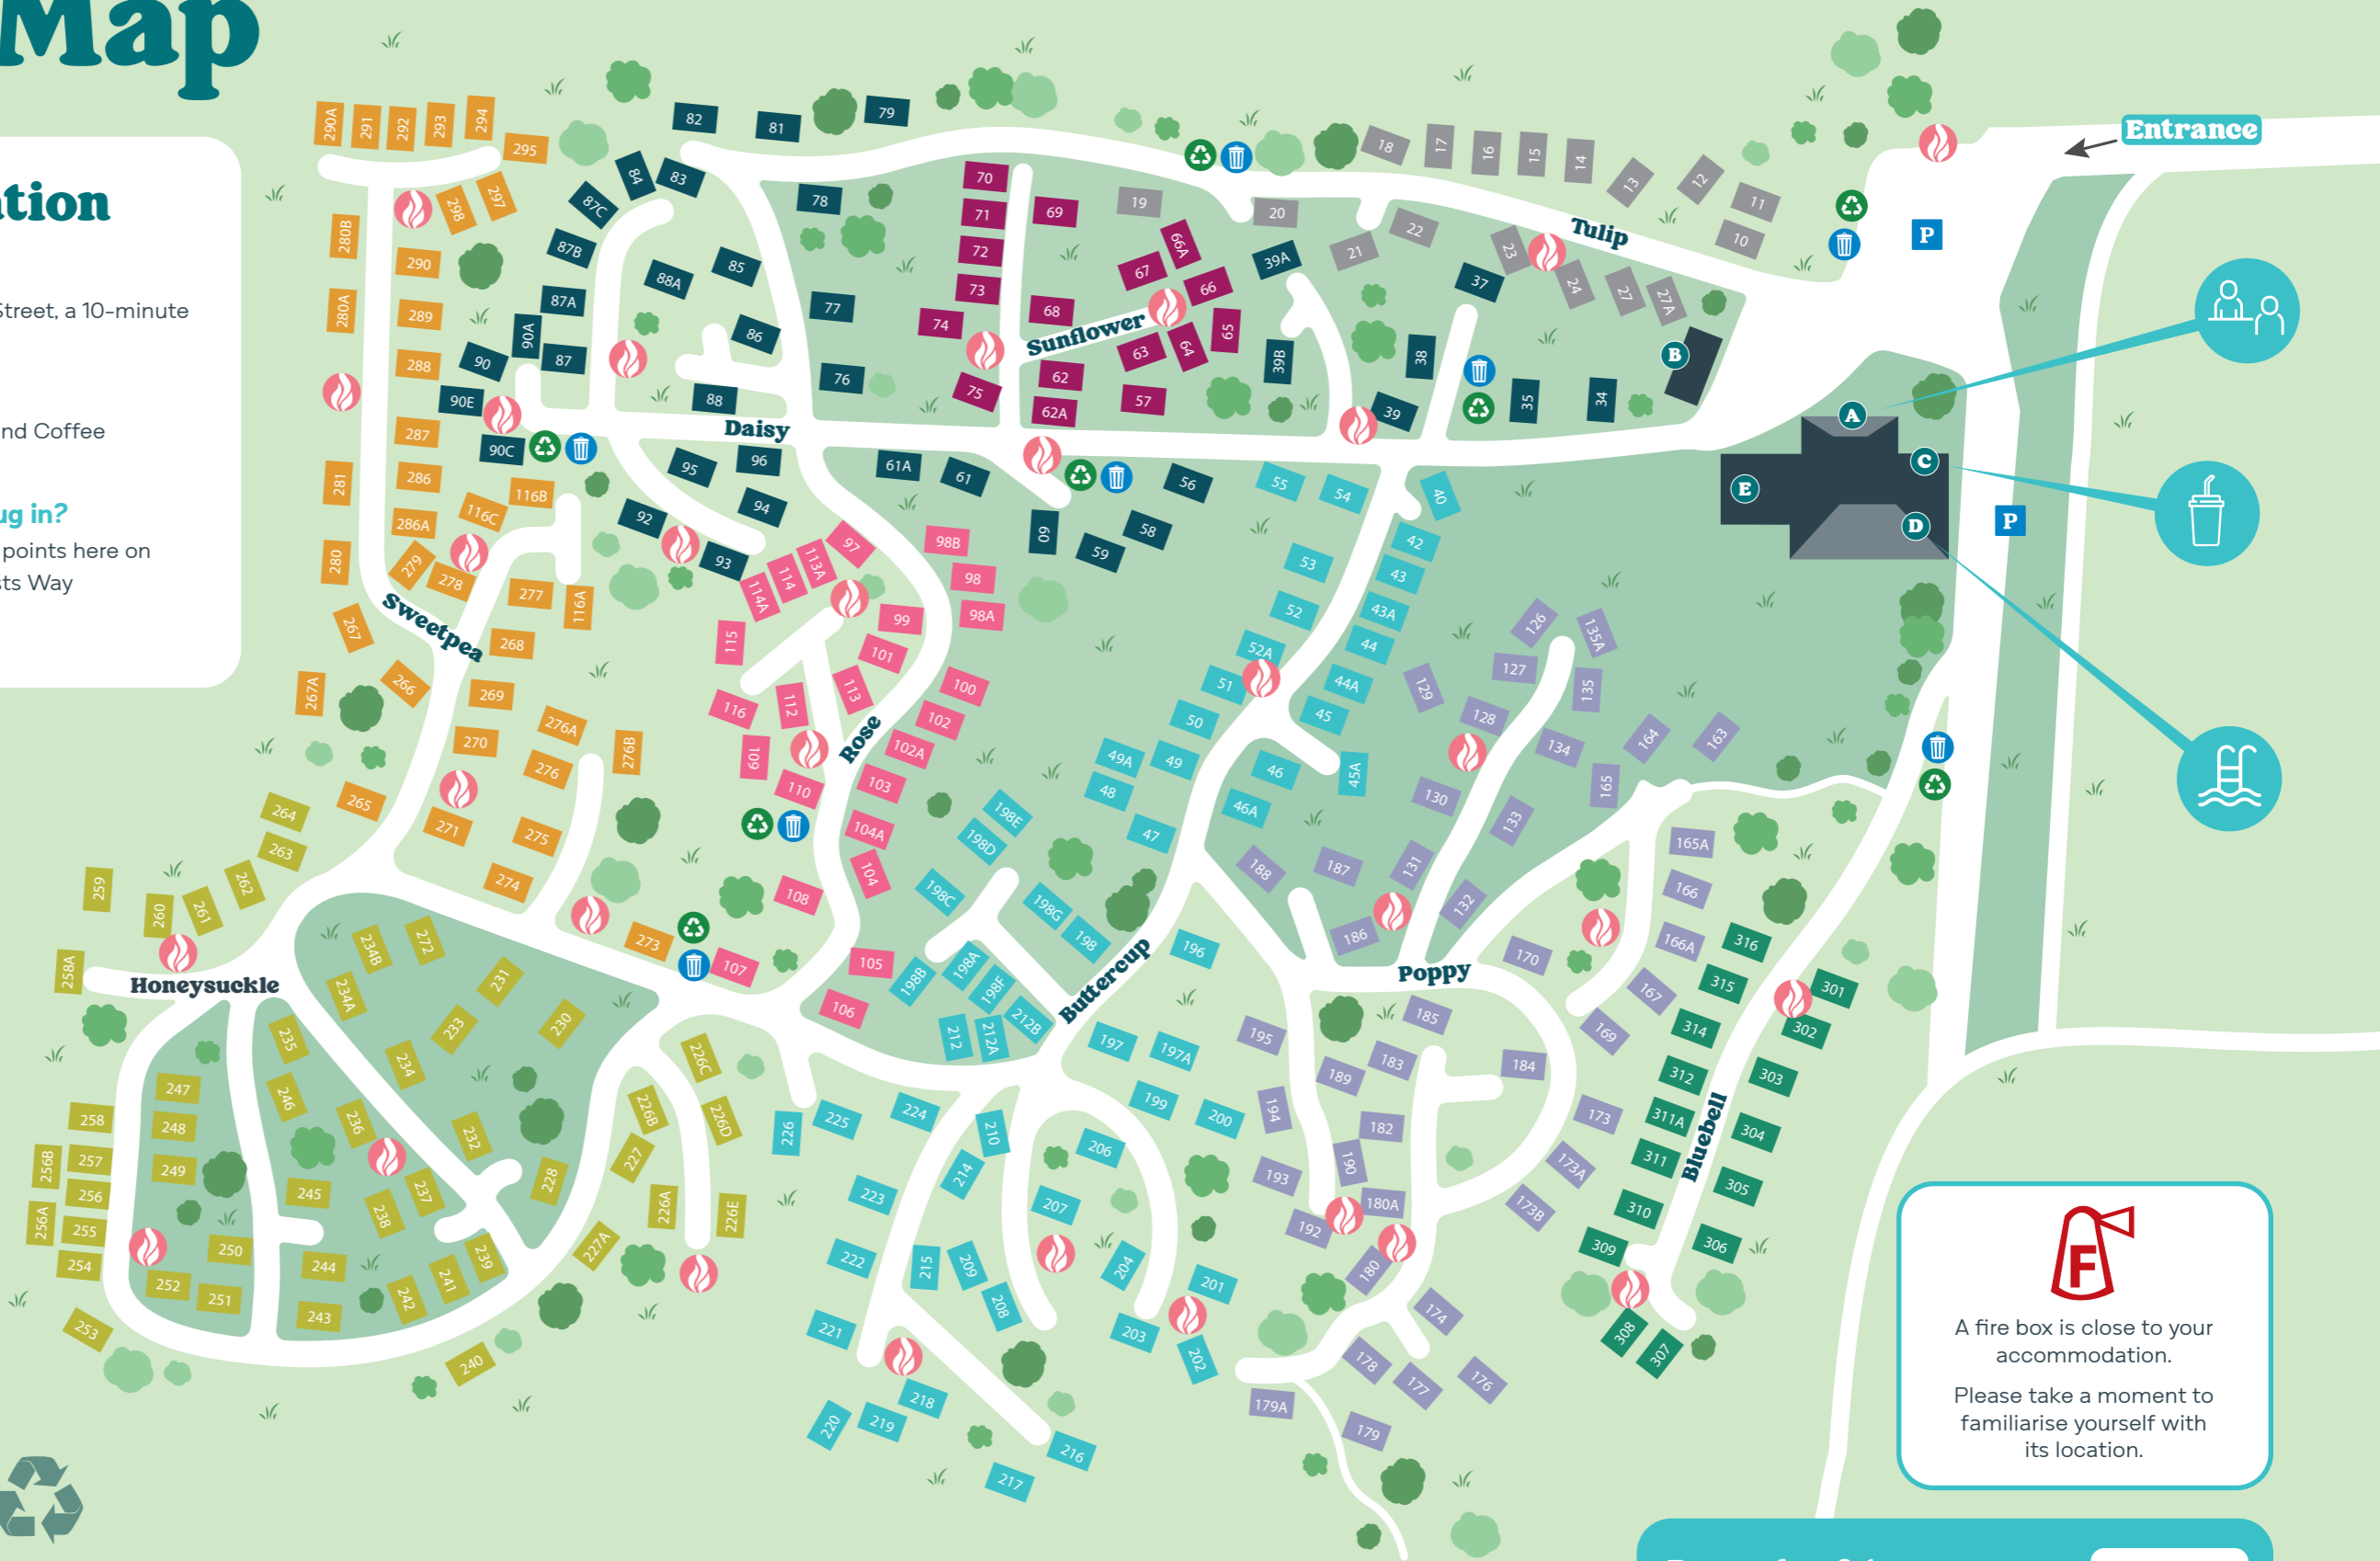

### Getting around...

Buses run regularly from the High Street, a 10-minute walk from the park.

### Stay connected...

Wi-Fi is available in The View Bar and Coffee Lounge.

### Looking for somewhere to plug in?

Currently there are no EV charging points here on park. The closest to park is on Priests Way [BH19 2RS].

## Key

- A** - Guest Services
- B** - Holiday Home Sales Office
- C** - The View Bar and Coffee Lounge
- D** - Indoor Swimming Pool
- E** - Gym
-  Recycling
-  Bins
-  Parking
-  Fire Assembly Point

  
 A fire box is close to your accommodation.  
 Please take a moment to familiarise yourself with its location.