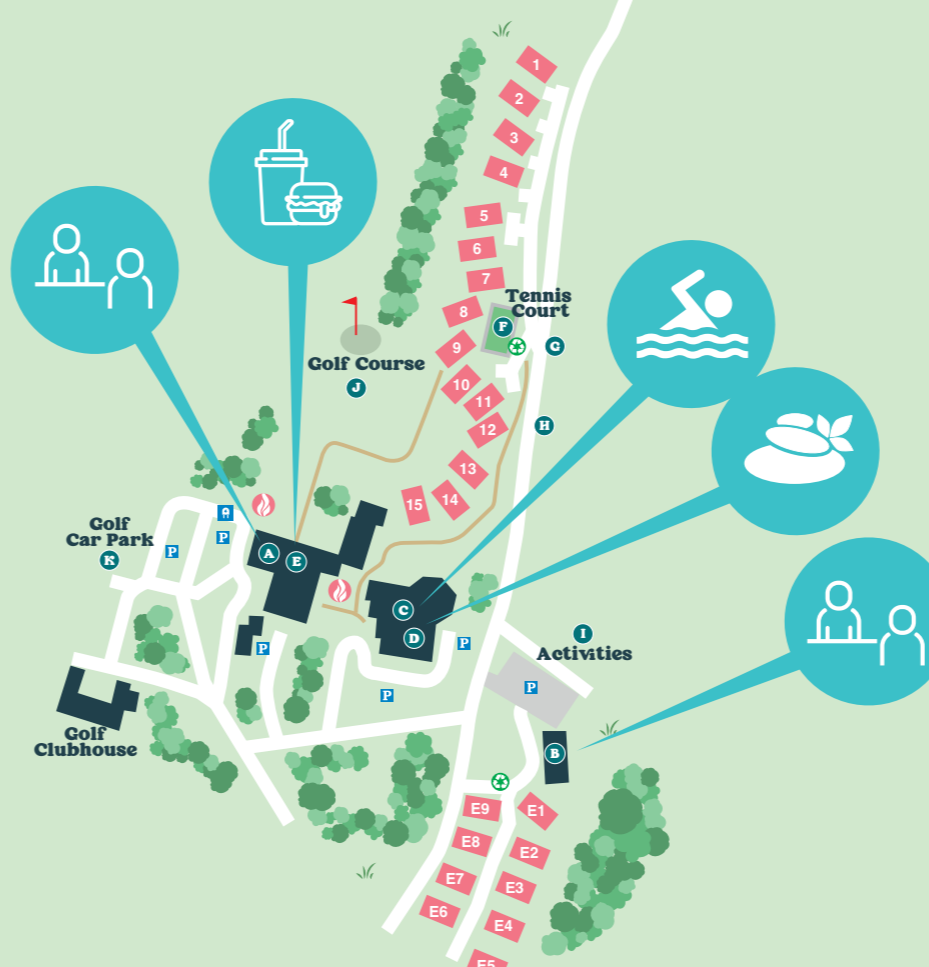

Park Map

Park Information

Stay connected...

WiFi is available in our central hotel facilities and in selected lodges. Access codes are unique for each lodge and issued at Guest Services.

Looking for somewhere to plug in?

The nearest EV charging points are located in Louth on Monks Dyke Road (LN11 9AD) and East Car Park (LN11 0LY), something we're looking into.

Key

- | | |
|---|--|
| A - Hotel Reception | I - Back 2 Bear Activities |
| B - Lodges Reception & Shop | J - Golf Course |
| C - Swimming Pool, Gym, Activities and Junipers Cafe | K - Golf Pro Shop and 1st Tee |
| D - Spa and Wellness | L - Service Shed |
| E - Restaurant and Bar |  Waste Bins |
| F - Tennis Court and Multi Sports Court |  Recycling |
| G - Entrance for Retreats 1-11 |  Parking |
| H - Entrance for Retreats 12-15 |  EV Charging (4 bays) |
| |  Fire Assembly Point |

A fire box is close to your accommodation. Please take a moment to familiarise yourself with its location.

Reduce, reuse, recycle...
Please help us to protect the environment

Use the designated bins around park for mixed recycling, glass and general waste, and we recommend that you turn off the lights each time you leave the room.

For park safety information and to find all you need, from taxis to takeaways, petrol stations and pharmacies, scan here...